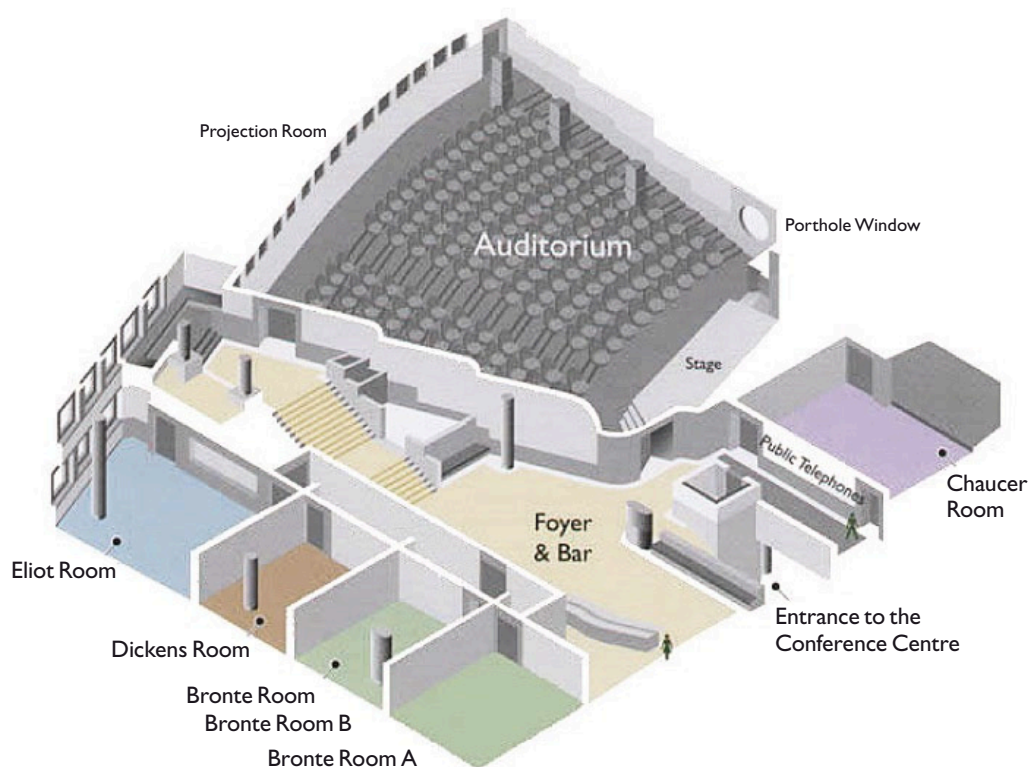

PEYTON

EVENTS

THE BRITISH LIBRARY CONFERENCE CENTRE

ROOM CAPACITIES

Room	Theatre	Cabaret	Classroom	Boardroom	Dinner	Reception
Auditorium	255	—	—	—	—	—
Foyer	—	—	—	—	70	240
Chaucer Room	60 *	30	24	24	40	50
Bronte Room	70 *	35	24	28	60	60
Bronte Room A	30	20	15	12	30	40
Bronte Room B	20	15	12	14	20	25
Dickens Room	25	15	16	16	20	25
Eliot Room	60	30	24	24	55	80
King's Library Restaurant	—	—	—	—	80	200
Terrace Restaurant	—	—	—	—	200	280

* Denotes possible requirement of additional catering area